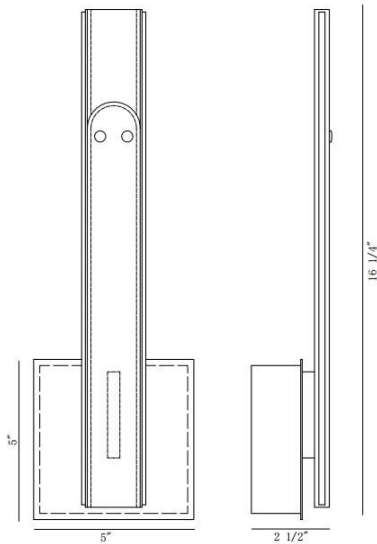

VERDURA, 16IN INTEGRATED LED WALL SCONCE

PRODUCT DETAILS

No.	:	43892-037
Product Color	:	MATTE GREY
Shade / Accent Colour	:	WHITE
Shade / Accent Material	:	ACRYLIC
Width	:	5"
Height	:	16.25"
Ext	:	2.5"

LIGHT SOURCE DETAILS

Number of Bulbs	:	1
Light Source	:	LED
Light Source Type	:	INTEGRATED LED
Input Voltage	:	120V
Bulb Voltage	:	120V
Socket Type	:	INTEGRATED
Wattage	:	1 X 15W
Total Wattage	:	15W
Delivered Lumens	:	340LM
Kelvin	:	3500K
CRI	:	90
Bulb Included	:	YES
Dimmable	:	YES

OPTIONS AVAILABLE

ITEM NO.	FINISH	SHADE
43892-013	MATTE BLACK	
43892-037	MATTE GREY	

TECHNICAL DETAILS

Hanging Support Type	:	J-BOX
Canopy / Backplate Length	:	5"
Canopy / Backplate Height	:	5"
Canopy / Backplate Width	:	1.75"
IP Rating	:	IP22
Location	:	DRY
Beam Angle	:	360