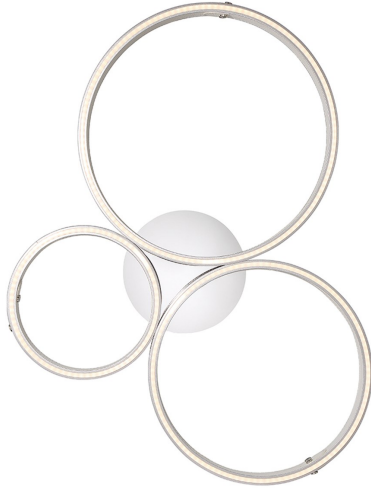

## VERDURA, 25IN INTEGRATED LED FLUSH MOUNT

### PRODUCT DETAILS

No.	:	43894-031
Product Color	:	MATTE GREY
Shade / Accent Colour	:	WHITE
Shade / Accent Material	:	ACRYLIC
Length	:	19.75"
Width	:	24.5"
Height	:	24.5"
Ext	:	4"

### LIGHT SOURCE DETAILS

Number of Bulbs	:	3
Light Source	:	LED
Light Source Type	:	INTEGRATED LED
Input Voltage	:	120V
Bulb Voltage	:	120V
Socket Type	:	INTEGRATED
Wattage	:	3 X 80W
Total Wattage	:	80W
Delivered Lumens	:	2080LM
Kelvin	:	3500K
CRI	:	90
Bulb Included	:	YES
Dimmable	:	YES

### TECHNICAL DETAILS

Hanging Support Type	:	J-BOX
Canopy / Backplate Height	:	2"
Canopy / Backplate Dia.	:	6.25"
IP Rating	:	IP22
Location	:	DRY
Beam Angle	:	360