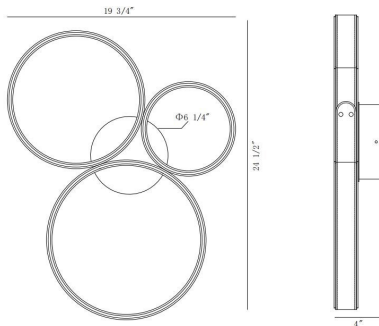

## VERDURA, 25IN INTEGRATED LED FLUSH MOUNT

### PRODUCT DETAILS

No.	:	43894-031
Product Color	:	MATTE GREY
Shade / Accent Colour	:	WHITE
Shade / Accent Material	:	ACRYLIC
Length	:	19.75"
Width	:	24.5"
Height	:	24.5"
Ext	:	4"

### LIGHT SOURCE DETAILS

Number of Bulbs	:	3
Light Source	:	LED
Light Source Type	:	INTEGRATED LED
Input Voltage	:	120V
Bulb Voltage	:	120V
Socket Type	:	INTEGRATED
Wattage	:	3 X 80W
Total Wattage	:	80W
Delivered Lumens	:	2080LM
Kelvin	:	3500K
CRI	:	90
Bulb Included	:	YES
Dimmable	:	YES

### TECHNICAL DETAILS

Hanging Support Type	:	J-BOX
Canopy / Backplate Height	:	2"
Canopy / Backplate Dia.	:	6.25"
IP Rating	:	IP22
Location	:	DRY
Beam Angle	:	360