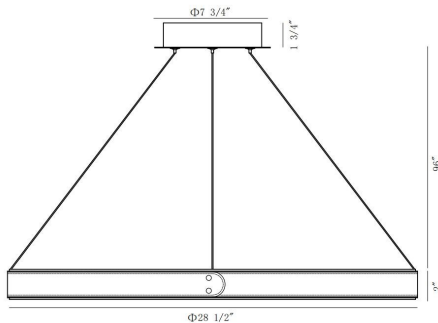

### PRODUCT DETAILS

No.	:	43897-032
Product Color	:	MATTE GREY
Shade / Accent Colour	:	WHITE
Shade / Accent Material	:	ACRYLIC
Width	:	28.5"
Diameter	:	28.5"
Height	:	2"
Weight	:	6.4LBS
Shade Height	:	10"
Shade Diameter	:	4"

### TECHNICAL DETAILS

Hanging Support Type	:	WIRE
Hanging Support Length	:	96"
Canopy / Backplate Height	:	1.75"
Canopy / Backplate Dia.	:	7.75"
IP Rating	:	IP22
Location	:	DRY
Beam Angle	:	360