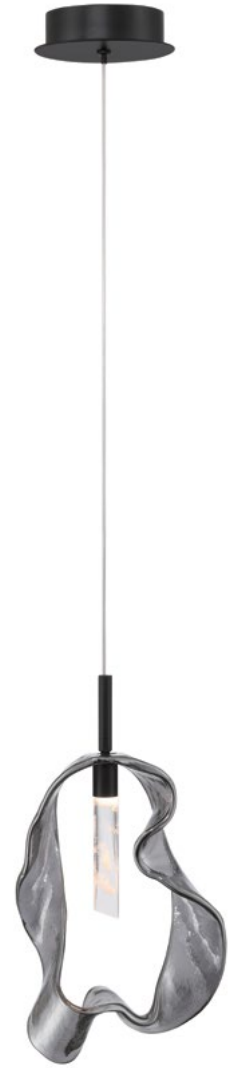

New Fixture