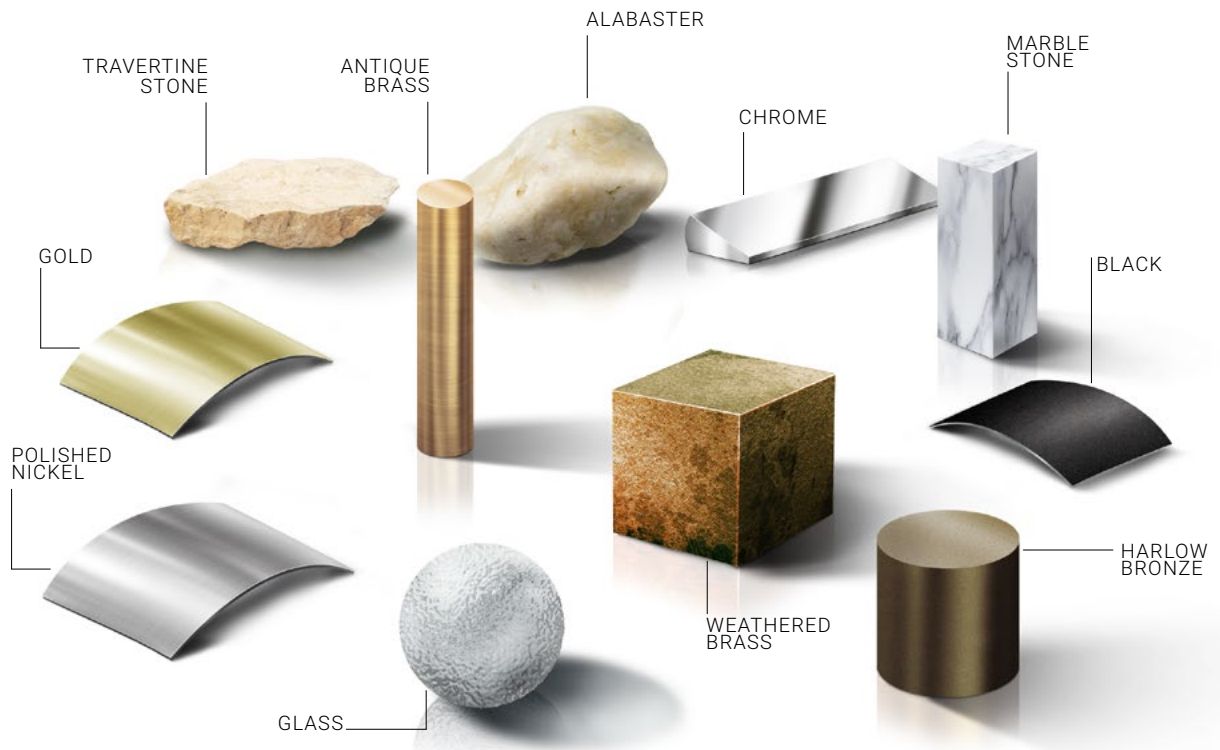

A wet-rated fixture suitable for direct exposure to precipitation.

HORIZONTAL / VERTICAL MOUNT

Mirrors can be mounted in portrait and landscape orientation.

FINISH & MATERIAL GUIDE

ATOMO

A precision LED source paired with hand-blown glass globes that deliver spectacular light refraction. Each globe, in clear or smoked glass, captures and diffuses light into layers of warmth and depth. Spanning vanities, chandeliers, and linear pendants, Atomo unifies a space under a consistent language of material and light.