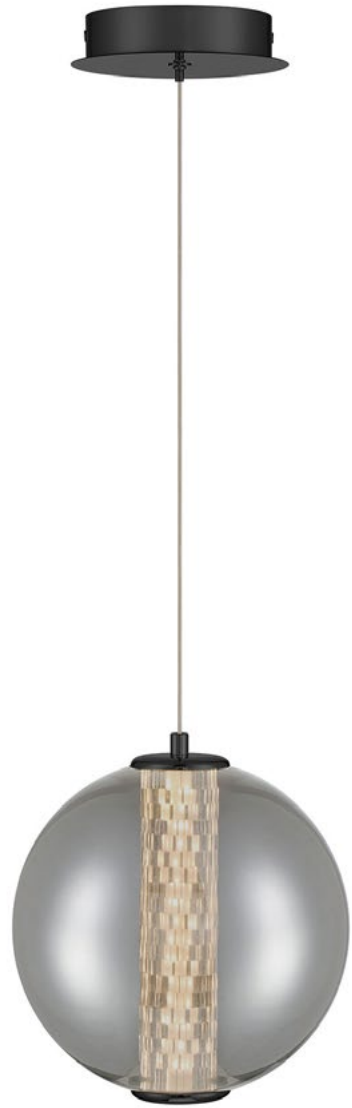

A wet-rated fixture suitable for direct exposure to precipitation.

HORIZONTAL / VERTICAL MOUNT

Mirrors can be mounted in portrait and landscape orientation.

FINISH & MATERIAL GUIDE

ATOMO

A precision LED source paired with hand-blown glass globes that deliver spectacular light refraction. Each globe, in clear or smoked glass, captures and diffuses light into layers of warmth and depth. Spanning vanities, chandeliers, and linear pendants, Atomo unifies a space under a consistent language of material and light.

Visit eurofase.com to explore the entire **Atomo** collection.

A 48960

4-Light 50" Integrated LED Multi Drop Chandelier

-038 Matte Black | Mixed Glass **-021** Chrome | Mixed Glass **-014** Gold | Mixed Glass

New Finish

Matte Black

Chrome

Gold

DIMENSIONS
A 51.25" H x 29.5" D

LIGHTS
4 X Integrated LED

WATTAGE
108W

COLOR TEMP.
3000K

DELIVERED LUMENS
7605

SHADE
Globe Mixed Glass

A 45735
9" Integrated LED Pendant

-035 Matte Black | Smoked Glass **-011** Chrome | Clear Glass **-023** Gold | Smoked Glass

B 45736

3-Light 21" Integrated LED Multi Drop Chandelier