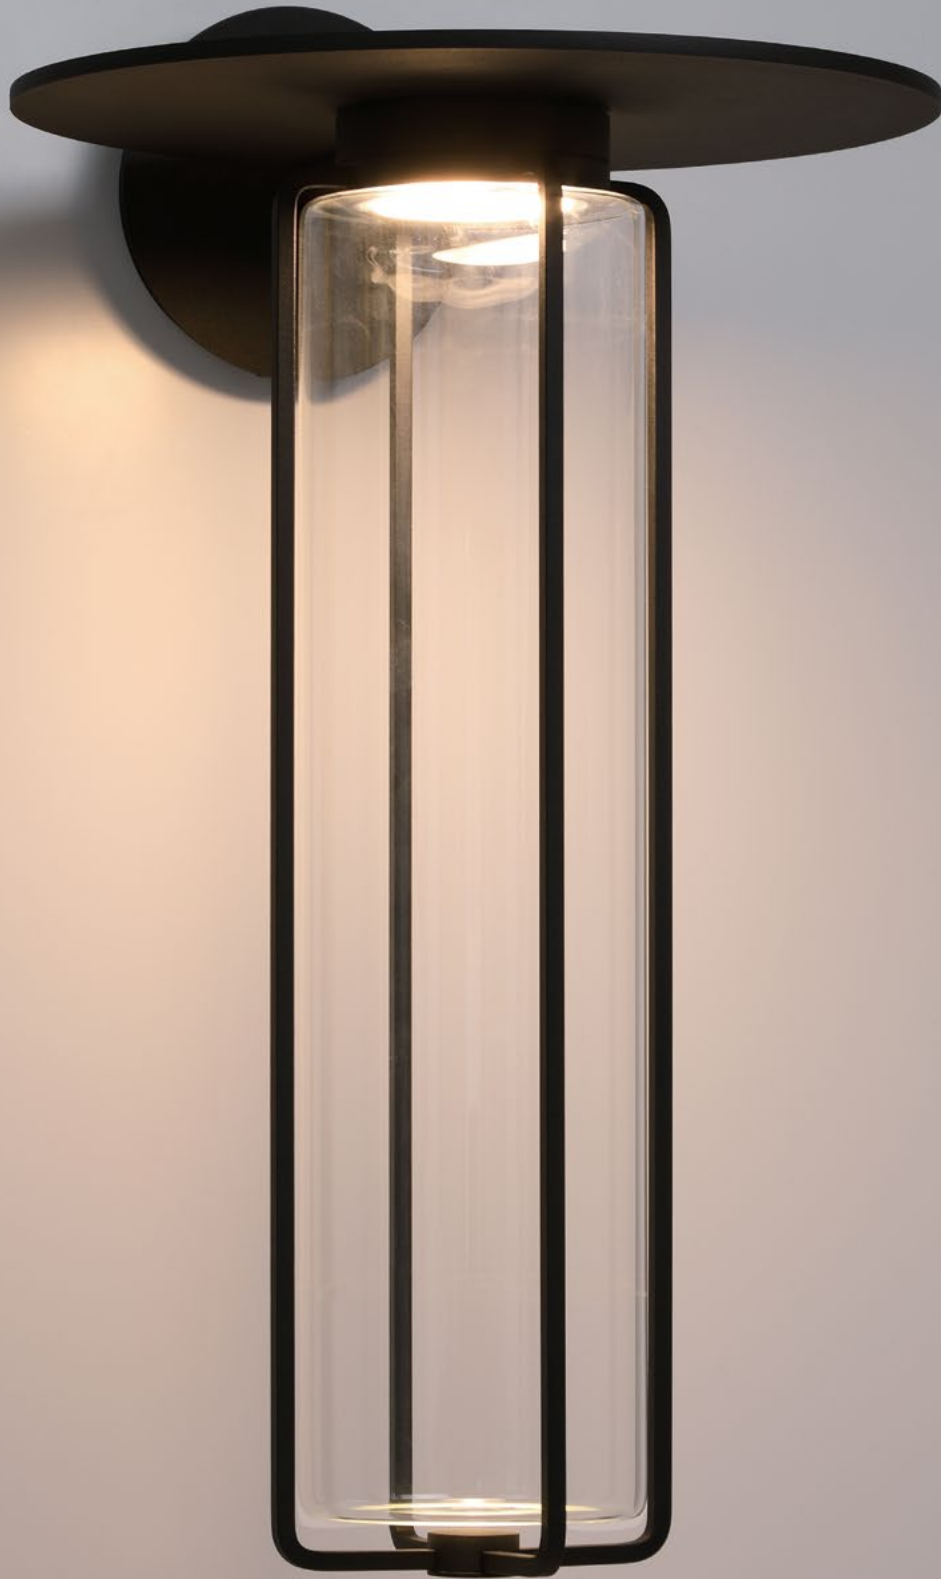

Dual-source illumination pairs a crisp front halo light with a soft recessed backlight, giving complete control over depth and dimension. Available in warm gold or matte black.

Visit [eurofase.com](https://www.eurofase.com) to explore the entire **Trails** collection.

A 50894
24" X 36" Integrated LED Mirror
-024 Matte Black -017 Gold

B 50895
30" X 46" Integrated LED Mirror
-021 Matte Black -014 Gold

	DIMENSIONS	LIGHTS	WATTAGE	COLOR TEMP.	DELIVERED LUMENS
A	24" W x 36" H x 2.4" Ext.	1 X Integrated LED	50W	3000K 4500K 6400K	2115
B	30" W x 46" H x 2.4" Ext.	1 X Integrated LED	63W	3000K 4500K 6400K	3096

FLORIN

A cylindrical glass design rests within a slim protective outline capped by a broad circular plane. The result feels intentional and quietly sheltered, with diffused illumination settling into a soft, comfortable glow. Across wall, post, and pendant expressions, Florin maintains a cohesive presence shaped through proportion and calm material balance.