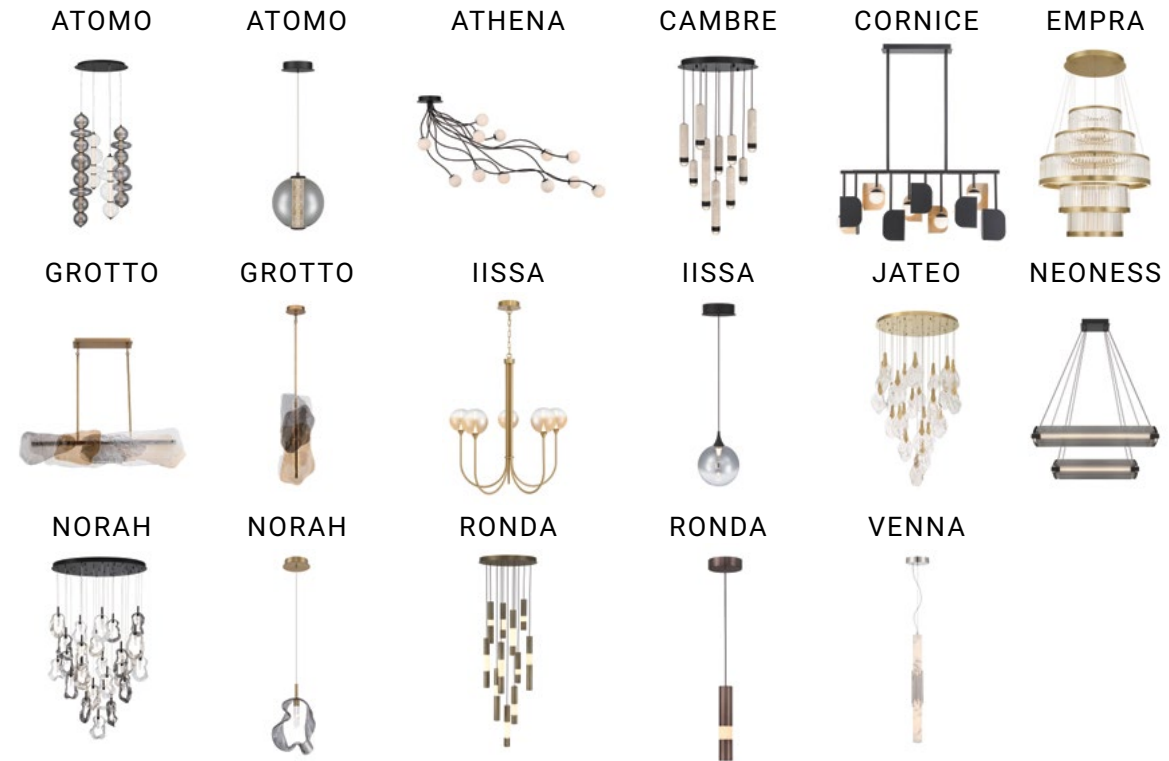

A EFH0138
29" Freestanding Heater + Light
FINISH Black

B EFH0139
22" Pendant Heater + Light
FINISH Black

C EFH0137
22" Table Top Heater + Light
FINISH Black

Vellura Ordering Configuration Table

MODEL	BASE COLOR	SHADE COLOR	COLOR NAME	FRAME ON SHADE
EFH0137 - 01	Black	001	 New York Noir	Black
EFH0138 - 01	Black	002	 Montreal Red	Black
EFH0139 - 01	Black	003	 Vancouver Pine	Black
		004	 Santa Fe Clay	Black
		005	 Seattle Roast	Black
		006	 New Orleans Amethyst	Black
		007	 Miami Aqua	Black
		008	 Chicago Steel	Black
018	 Toronto Blue	Black		

Visit eurofase.com to view the collections below and many more...

GRAND CHANDELIER | CHANDELIER | PENDANT

FLUSH MOUNT | WALL SCONCE | VANITY

VENNA

VINE

MIRRORS

ANYA

ARTELL