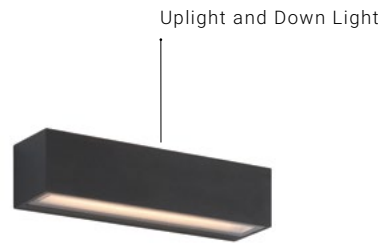

F 50709-014
STRIPE | Wall Mount, 10", 7.5W X 2, Matte Black

	DIMENSIONS	LIGHTS	WATTAGE	COLOR TEMP.	DELIVERED LUMENS
A	7.09" H x 2.68" D x 3.66" Ext.	1 X Integrated LED	11W	3000K | 4000K	728
B	7.64" W x 11.81" L x 1.69" H x 1.7" Ext.	1 X Integrated LED	10W	3000K	1318
C	1.54" H x 8.27" D	1 X Integrated LED	10W	3000K	610
D	9.13" H x 3.94" D x 5" Ext.	1 X Integrated LED	23W	3000K | 4000K	2099
E	2.36" W x 19.69" L x 2.36" H	1 X Integrated LED	15W	3000K	1144
F	2.36" W x 9.84" L x 2.36" H	1 X Integrated LED	15W	3000K	1140