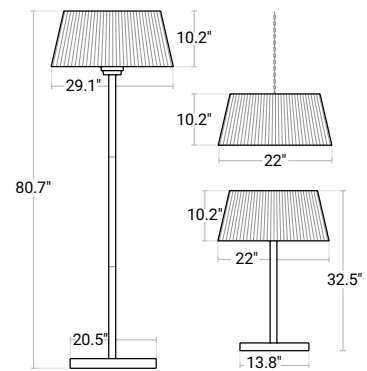

Ordering Guide Example:
Table Top / Black / Montreal Red
CODE: **EFH0137-01-002**

	SHADE DIMENSIONS	BASE DIMENSIONS	HEATER	COLOR TEMP.	DELIVERED LUMENS	VOLTAGE RATING	TOTAL AMPS	IPX RATING	WEIGHT	HEAT SETTING
A	29.10" D x 10.2" H	20.5" D	1500W, Carbon Heating Element	3000K	700	120V	12.5A	IPX4	30 lbs	Low/Med/High
B	22" D x 10.2" H	N/A	1500W, Carbon Heating Element	3000K	700	120V	12.5A	IPX4	11 lbs	Low/Med/High
C	22" D x 10.2" H	13.80" D	1500W, Carbon Heating Element	3000K	700	120V	12.5A	IPX4	17.6 lbs	Low/Med/High