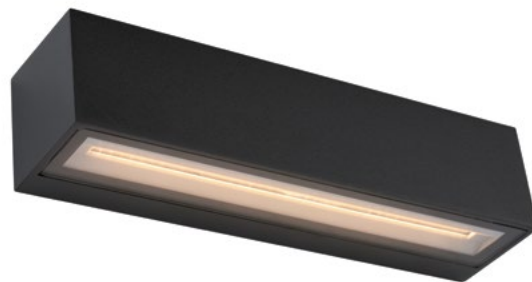

B 50711-017
STRIPE | Wall Mount, 10", 7W, Matte Black
Dark Sky Compliant

	DIMENSIONS	LIGHTS	WATTAGE	COLOR TEMP.	DELIVERED LUMENS
A	2.36" W x 19.69" L x 2.36" H	1 X Integrated LED	20W	3000K	1742
B	2.36" W x 9.84" L x 2.36" H	1 X Integrated LED	7W	3000K	668