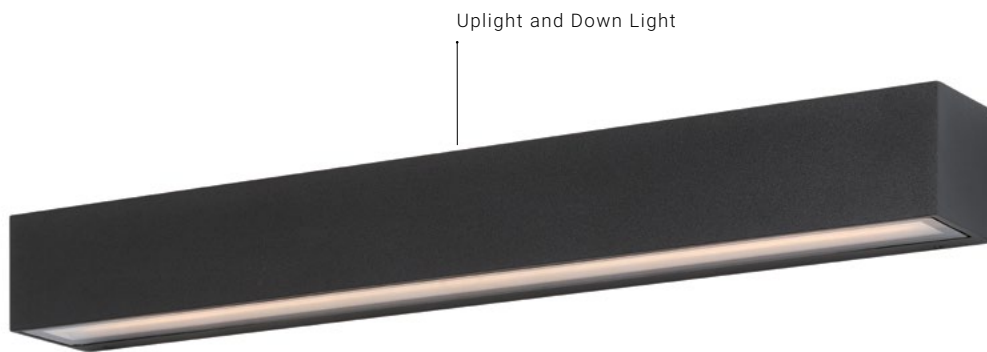

A 50706-013
STRIPE | Wall Mount, 20", 10W X 2, Matte Black