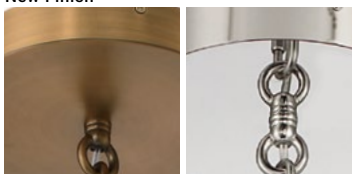

New Finish

	DIMENSIONS	LIGHTS	WATTAGE	COLOR TEMP.	DELIVERED LUMENS	SHADE
A	8" W x 13.75" L x 24" H	1 X Integrated LED	28W	3000K	868	Mixed Glass
B	8.5" W x 15" L x 36" H	1 X Integrated LED	39W	3000K	1052	Mixed Glass